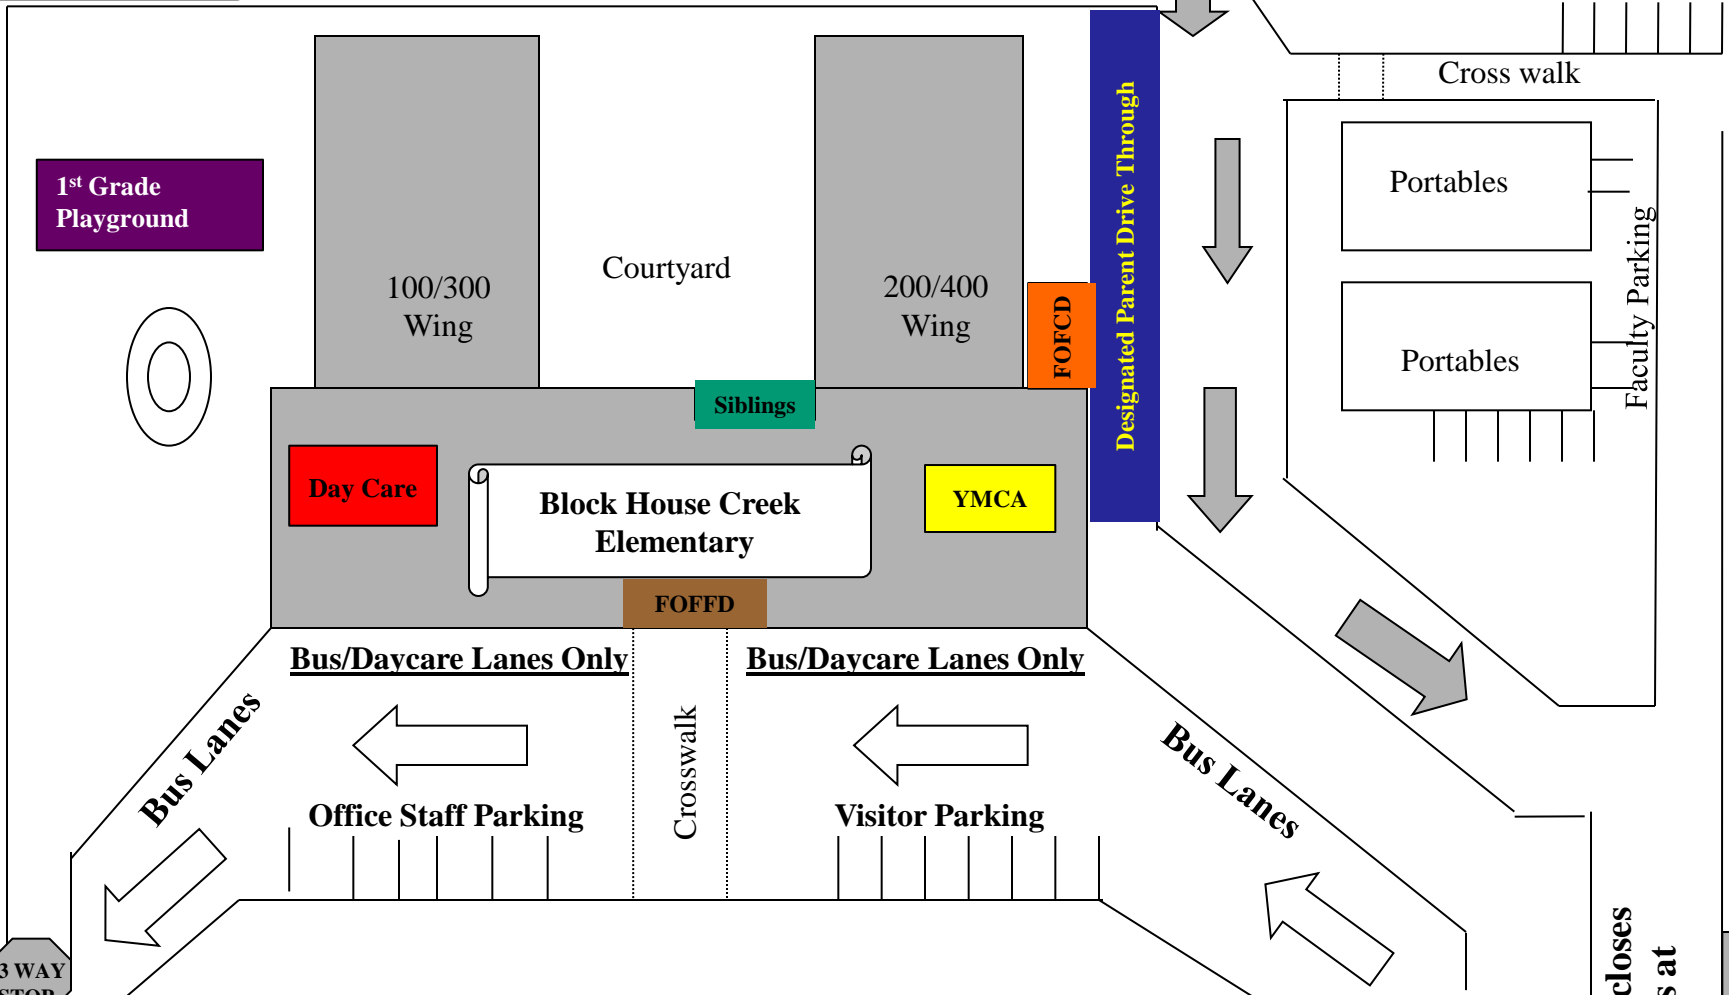

After School PM Pick Up

Block House Creek Dr.

Parent Drive Through One Way Only in PM

Designated Tag (2:35-2:45) Kinder Drive Through Lane
 Grades 1-5 Drive Through Lane

KEY:

- Bus and Daycare Lane Only
- Regular Drive Through
- FOFFD = Families on Feet Front Door
- FOFCD = Families on Feet Cafeteria Door

This lane closes to vehicles at 2:25 PM

Bike Rack

Bike Rack